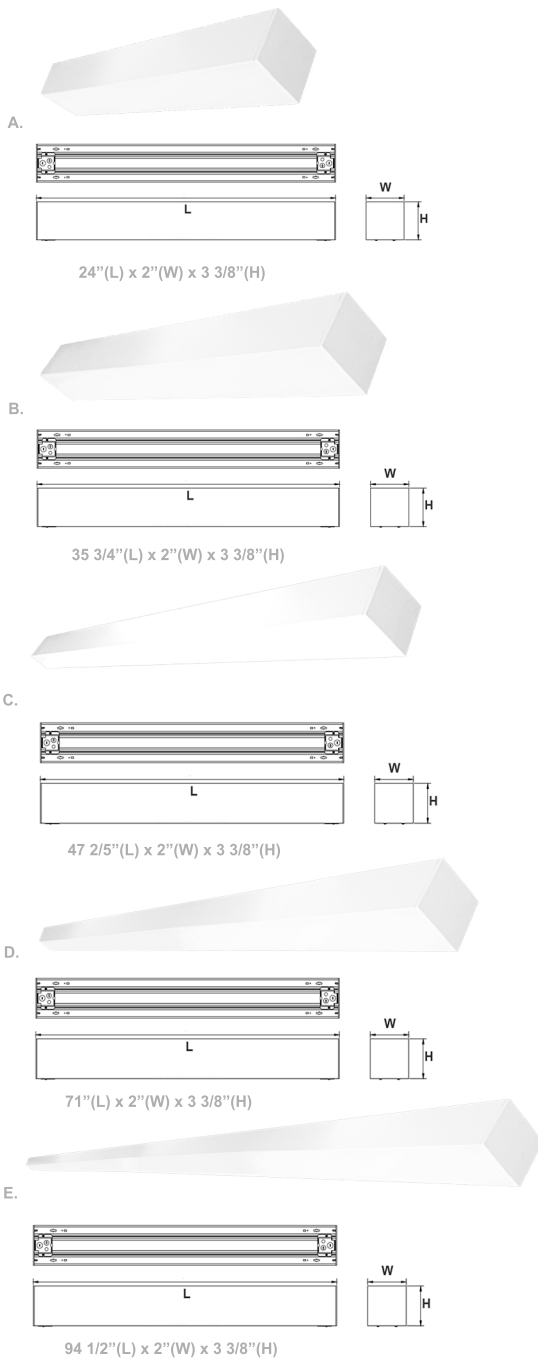

SCX6 6" Architectural Linkable Lights

Wattage

20W / 25W / 30W / 37.5W / 40W / 45W
50W / 60W / 75W / 85W / 100W / 120W

Voltage Input

120-277V AC
50/60Hz

Efficacy

105-115 LPW

Dimming

0~10V Dimmable

Finish

Aluminum Housing & Low Profile Modern Design
Matte White Finish

Beam Angles

Color Temperatures

Features

Factory-Installed Options

Catalog No.	Fig.	Catalog No.	Fig.
SCX6-2FT-20-30W-MCTP	A.	SCX6-6FT-60-90W-MCTP	D.
SCX6-3FT-30-45W-MCTP	B.	SCX6-8FT-80-120W-MCTP	E.
SCX6-4FT-40-60W-MCTP	C.		

Length	EM Option	Length	EM Option
2FT	OPT-SCX6-ULM-2FT-8W-MCT4	6FT	OPT-SCX6-ULM-6FT-24W-MCT4
3FT	OPT-SCX6-ULM-3FT-12W-MCT4	8FT	OPT-SCX6-ULM-8FT-32W-MCT4
4FT	OPT-SCX6-ULM-4FT-16W-MCT4		

SCX6 Corner Fixture Modules

L-Shaped Module

Catalog No.
SCX6-L-MCTP

T-Shaped Module

Catalog No.
SCX6-T-MCTP

X-Shaped Corner

Catalog No.
SCX6-X-MCTP

Inside Corner Modules

Catalog No.
SCX6-IC-MCTP