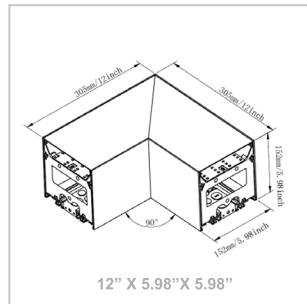

Catalog No.
SCX6-L-MCTP