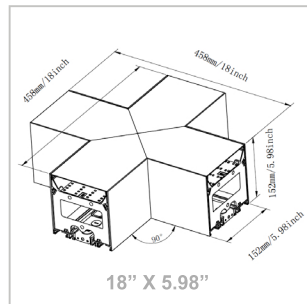

Length	EM Option	Length	EM Option
2FT	OPT-SCX6-ULM-2FT-8W-MCT4	6FT	OPT-SCX6-ULM-6FT-24W-MCT4
3FT	OPT-SCX6-ULM-3FT-12W-MCT4	8FT	OPT-SCX6-ULM-8FT-32W-MCT4
4FT	OPT-SCX6-ULM-4FT-16W-MCT4		

SCX6 Corner Fixture Modules

L-Shaped Module

Catalog No.
SCX6-L-MCTP

T-Shaped Module

Catalog No.
SCX6-T-MCTP

X-Shaped Corner

Catalog No.
SCX6-X-MCTP

Inside Corner Modules

Catalog No.
SCX6-IC-MCTP