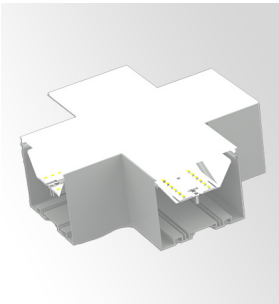

0~10V Dimmable

Finish

Aluminum Housing & Low Profile Modern Design
Matte White Finish

Beam Angles

Color Temperatures

Features

Factory-Installed Options

Catalog No.	Fig.	Catalog No.	Fig.
SCX6-2FT-20-30W-MCTP	A.	SCX6-6FT-60-90W-MCTP	D.
SCX6-3FT-30-45W-MCTP	B.	SCX6-8FT-80-120W-MCTP	E.
SCX6-4FT-40-60W-MCTP	C.		

Length	EM Option	Length	EM Option
2FT	OPT-SCX6-ULM-2FT-8W-MCT4	6FT	OPT-SCX6-ULM-6FT-24W-MCT4
3FT	OPT-SCX6-ULM-3FT-12W-MCT4	8FT	OPT-SCX6-ULM-8FT-32W-MCT4
4FT	OPT-SCX6-ULM-4FT-16W-MCT4		

SCX6 Corner Fixture Modules

L-Shaped Module

Catalog No.
SCX6-L-MCTP

T-Shaped Module

Catalog No.
SCX6-T-MCTP

X-Shaped Corner

Catalog No.
SCX6-X-MCTP

Inside Corner Modules

Catalog No.
SCX6-IC-MCTP