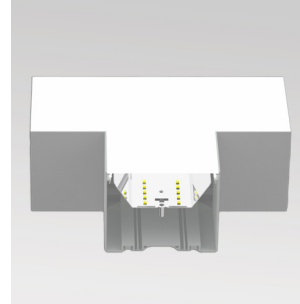

0~10V Dimmable

Finish

Aluminum Housing & Low Profile Modern Design
Matte White Finish

Beam Angles

Color Temperatures

Features

Factory-Installed Options

Catalog No.	Fig.	Catalog No.	Fig.
SCX6-2FT-20-30W-MCTP	A.	SCX6-6FT-60-90W-MCTP	D.
SCX6-3FT-30-45W-MCTP	B.	SCX6-8FT-80-120W-MCTP	E.
SCX6-4FT-40-60W-MCTP	C.		

Length	EM Option	Length	EM Option
2FT	OPT-SCX6-ULM-2FT-8W-MCT4	6FT	OPT-SCX6-ULM-6FT-24W-MCT4
3FT	OPT-SCX6-ULM-3FT-12W-MCT4	8FT	OPT-SCX6-ULM-8FT-32W-MCT4
4FT	OPT-SCX6-ULM-4FT-16W-MCT4		

SCX6 Corner Fixture Modules

L-Shaped Module

Catalog No.
SCX6-L-MCTP

T-Shaped Module

Catalog No.
SCX6-T-MCTP

X-Shaped Corner

Catalog No.
SCX6-X-MCTP

Inside Corner Modules

Catalog No.
SCX6-IC-MCTP