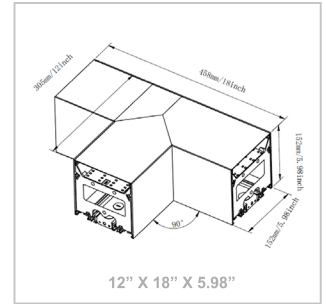

0~10V Dimmable

Finish

Aluminum Housing & Low Profile Modern Design
Matte White Finish

Beam Angles

Color Temperatures

Features

Factory-Installed Options

Catalog No.	Fig.	Catalog No.	Fig.
SCX6-2FT-20-30W-MCTP	A.	SCX6-6FT-60-90W-MCTP	D.
SCX6-3FT-30-45W-MCTP	B.	SCX6-8FT-80-120W-MCTP	E.
SCX6-4FT-40-60W-MCTP	C.		

Length	EM Option	Length	EM Option
2FT	OPT-SCX6-ULM-2FT-8W-MCT4	6FT	OPT-SCX6-ULM-6FT-24W-MCT4
3FT	OPT-SCX6-ULM-3FT-12W-MCT4	8FT	OPT-SCX6-ULM-8FT-32W-MCT4
4FT	OPT-SCX6-ULM-4FT-16W-MCT4		

SCX6 Corner Fixture Modules

L-Shaped Module

Catalog No.
SCX6-L-MCTP

T-Shaped Module

Catalog No.
SCX6-T-MCTP

X-Shaped Corner

Catalog No.
SCX6-X-MCTP

Inside Corner Modules

Catalog No.
SCX6-IC-MCTP