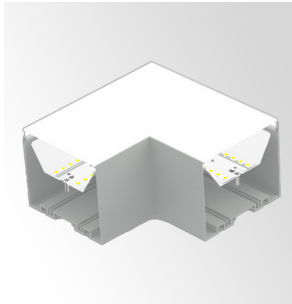

SCX6 6" Architectural Linkable Lights

Wattage

20W / 25W / 30W / 37.5W / 40W / 45W
50W / 60W / 75W / 85W / 100W / 120W

Voltage Input

120-277V AC
50/60Hz

Efficacy

105-115 LPW

Dimming

0~10V Dimmable

Finish

Aluminum Housing & Low Profile Modern Design
Matte White Finish

Beam Angles

Color Temperatures

Features

Factory-Installed Options

Catalog No.	Fig.	Catalog No.	Fig.
SCX6-2FT-20-30W-MCTP	A.	SCX6-6FT-60-90W-MCTP	D.
SCX6-3FT-30-45W-MCTP	B.	SCX6-8FT-80-120W-MCTP	E.
SCX6-4FT-40-60W-MCTP	C.		

Length	EM Option	Length	EM Option
2FT	OPT-SCX6-ULM-2FT-8W-MCT4	6FT	OPT-SCX6-ULM-6FT-24W-MCT4
3FT	OPT-SCX6-ULM-3FT-12W-MCT4	8FT	OPT-SCX6-ULM-8FT-32W-MCT4
4FT	OPT-SCX6-ULM-4FT-16W-MCT4		

SCX6 Corner Fixture Modules

L-Shaped Module

Catalog No.
SCX6-L-MCTP

T-Shaped Module

Catalog No.
SCX6-T-MCTP

X-Shaped Corner

Catalog No.
SCX6-X-MCTP

Inside Corner Modules

Catalog No.
SCX6-IC-MCTP