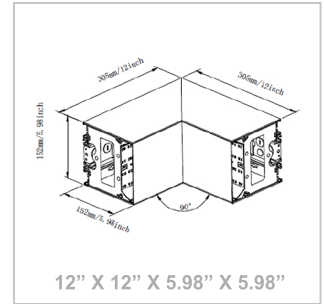

Length	EM Option	Length	EM Option
2FT	OPT-SCX6-ULM-2FT-8W-MCT4	6FT	OPT-SCX6-ULM-6FT-24W-MCT4
3FT	OPT-SCX6-ULM-3FT-12W-MCT4	8FT	OPT-SCX6-ULM-8FT-32W-MCT4
4FT	OPT-SCX6-ULM-4FT-16W-MCT4		

SCX6 Corner Fixture Modules

L-Shaped Module

Catalog No.
SCX6-L-MCTP

T-Shaped Module

Catalog No.
SCX6-T-MCTP

X-Shaped Corner

Catalog No.
SCX6-X-MCTP

Inside Corner Modules

Catalog No.
SCX6-IC-MCTP