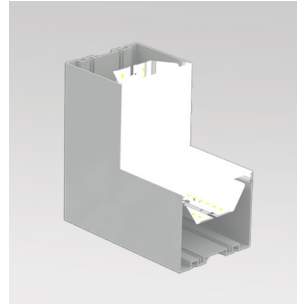

0~10V Dimmable

Finish

Aluminum Housing & Low Profile Modern Design
Matte White Finish

Beam Angles

Color Temperatures

Features

Factory-Installed Options

Catalog No.	Fig.	Catalog No.	Fig.
SCX6-2FT-20-30W-MCTP	A.	SCX6-6FT-60-90W-MCTP	D.
SCX6-3FT-30-45W-MCTP	B.	SCX6-8FT-80-120W-MCTP	E.
SCX6-4FT-40-60W-MCTP	C.		

Length	EM Option	Length	EM Option
2FT	OPT-SCX6-ULM-2FT-8W-MCT4	6FT	OPT-SCX6-ULM-6FT-24W-MCT4
3FT	OPT-SCX6-ULM-3FT-12W-MCT4	8FT	OPT-SCX6-ULM-8FT-32W-MCT4
4FT	OPT-SCX6-ULM-4FT-16W-MCT4		

SCX6 Corner Fixture Modules

L-Shaped Module

Catalog No.
SCX6-L-MCTP

T-Shaped Module

Catalog No.
SCX6-T-MCTP

X-Shaped Corner

Catalog No.
SCX6-X-MCTP

Inside Corner Modules

Catalog No.
SCX6-IC-MCTP