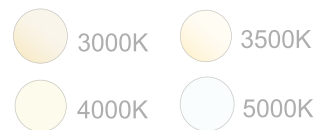

0~10V Dimmable

Finish

Aluminum Housing & Low Profile Modern Design
Matte White Finish

Beam Angles

Color Temperatures

Features

Factory-Installed Options

Catalog No.	Fig.	Catalog No.	Fig.
SCX6-2FT-20-30W-MCTP	A.	SCX6-6FT-60-90W-MCTP	D.
SCX6-3FT-30-45W-MCTP	B.	SCX6-8FT-80-120W-MCTP	E.
SCX6-4FT-40-60W-MCTP	C.		

Length	EM Option	Length	EM Option
2FT	OPT-SCX6-ULM-2FT-8W-MCT4	6FT	OPT-SCX6-ULM-6FT-24W-MCT4
3FT	OPT-SCX6-ULM-3FT-12W-MCT4	8FT	OPT-SCX6-ULM-8FT-32W-MCT4
4FT	OPT-SCX6-ULM-4FT-16W-MCT4		

SCX6 Corner Fixture Modules